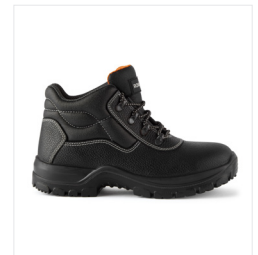

RHYOLITE

ANKLE BOOT S1P SRC

OFW-1049

Rugged And Comfortable Boot With A Shock-Absorbing Heel | Steel Toecap & Midsole | Anti-Static With A Dual Density Oil Resistant PU Sole For Added Comfort And Durability | Wide-Fitting | SRC Slip Rating For Improved Safety Across Multiple Hazards.

Sizes: 3-13

EN 20345:2011 S1P SRC

Steel Toecap

Steel Midsole

SIZE GUIDE

EURO	34	35	36	37	38	39	41	42	43	44	46	47	48	49	50
UK	1	2	3	4	5	6	7	8	9	10	11	12	13	14	15