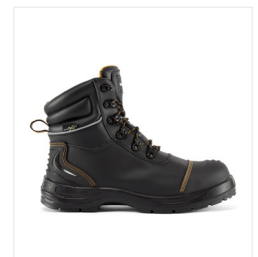

# TONALITE

WATERPROOF SAFETY BOOT S3 WR M SRC

## OFW-1676

100% Metal Free | Waterproof & breathable thinsulate membrane lining | 200 Joule composite toecap with composite reinforced midsole protection | Ankle support structure, Internal XRD poron metatarsal protection | SRC rated slip-resistant sole, oil resistant and PU/rubber heat resistant sole to 300C | Heavy duty scuff cap, high-ankle & well-padded protection | Shock absorber heel, anti-static, superior foam insole providing excellent wearer comfort.

Sizes: 5-13

EN 20345:2011 S3 WR M SRC

Waterproof

Breathable

Metatarsal Protection

Composite Toecap

Composite Midsole