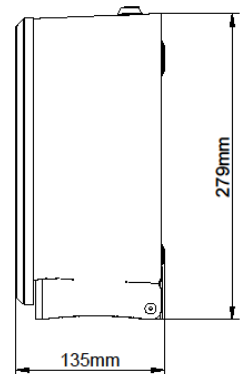

Classic Range

Jumbo Toilet Paper Dispenser - Mini

Product Code: 83700 (PS/SS/WH)

Product Description:

- Toilet roll dispenser suitable for mini jumbo rolls
- The full back plate ensures strength and stability
- Visual inspection window easily shows the fill level of the roll for easy servicing
- Locking mechanism secures and protects the toilet rolls from pilfering
- Cover simply snap locks into place when closing
- Core diameter 45mm
- Maximum roll size 260mm, W.98mm
- Also available for Midi Jumbo Rolls

Recommended installation height:

Available finishes:

Material:	Stainless Steel / Powder Coated Steel
Dimensions:	W.269mm x H.279mm x D.135mm
Weight:	1.6kg
Packing/Carton:	1 piece
Finish:	Polished / Brushed / White Powder Coated