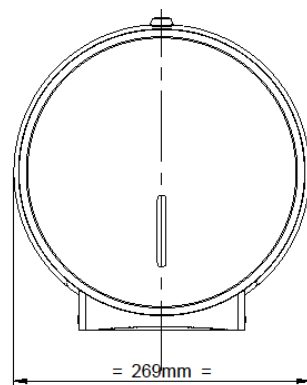

Classic Range

Jumbo Toilet Paper Dispenser - Mini

Product Code: 83700 (PS/SS/WH)

Product Description:

- Toilet roll dispenser suitable for mini jumbo rolls
- The full back plate ensures strength and stability
- Visual inspection window easily shows the fill level of the roll for easy servicing
- Locking mechanism secures and protects the toilet rolls from pilfering
- Cover simply snap locks into place when closing
- Core diameter 45mm
- Maximum roll size 260mm, W.98mm
- Also available for Midi Jumbo Rolls

Recommended installation height:

Available finishes:

Material:	Stainless Steel / Powder Coated Steel
Dimensions:	W.269mm x H.279mm x D.135mm
Weight:	1.6kg
Packing/Carton:	1 piece
Finish:	Polished / Brushed / White Powder Coated