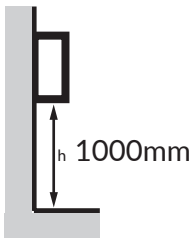

Classic Range

Jumbo Toilet Paper Dispenser - Mini

Product Code: 83700 (PS/SS/WH)

Product Description:

- Toilet roll dispenser suitable for mini jumbo rolls
- The full back plate ensures strength and stability
- Visual inspection window easily shows the fill level of the roll for easy servicing
- Locking mechanism secures and protects the toilet rolls from pilfering
- Cover simply snap locks into place when closing
- Core diameter 45mm
- Maximum roll size 260mm, W.98mm
- Also available for Midi Jumbo Rolls

Recommended installation height:

Available finishes:

Material:	Stainless Steel / Powder Coated Steel
Dimensions:	W.269mm x H.279mm x D.135mm
Weight:	1.6kg
Packing/Carton:	1 piece
Finish:	Polished / Brushed / White Powder Coated