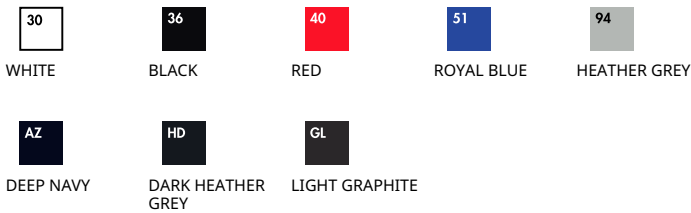

VALUEWEIGHT LONG SLEEVE T

Mens - 61-038-0

MENS LADIES KIDS

 100% cotton*
 *Heather Grey 97% cotton, 3% polyester
 *Dark Heather Grey 50% cotton, 50% polyester

 White - 160gm/m²
 Colour - 165gm/m²

 S - 5XL
 4XL & 5XL available in White, Black and Heather Grey only

 **72**
 (60 size 2XL, 36 sizes 3XL-5XL)

Care Instructions

- Crew neck with cotton/Lycra® rib
- Self-fabric back neck tape
- Fine knit gauge for enhanced printability

Colourways:

Sizes	Width*	Length**
S	48.5	69.5
M	53.5	72
L	56	74.5
XL	61	77
2XL	66	78.5
3XL	71	80
4XL	76	81.5
5XL	81	83
Tol	2.5	2.5